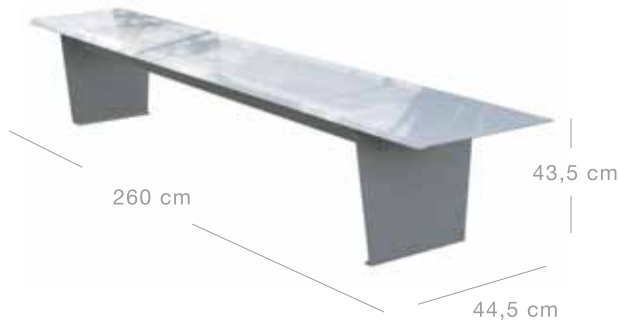

REF. PLA26

PLANE BANCO ALAS - BENCH WITH TABLES

REF. PLA26

COLORES: BLANCO
PLATA

OPCIONAL PINTURA EXTERIOR:
BLANCO

OTROS COLORES CONSULTAR

COLORS: WHITE
SILVER

OPTIONAL OUTDOOR PAINT: WHITE

ASK US FOR OTHER COLORS