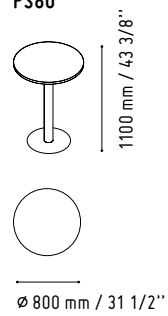

LINEA

LIN29L

1150 mm / 45 3/8"

1850 mm / 72 7/8"

A2L06

432 mm / 17"

1200 mm / 47 1/4"

MM-2N

LZ646

880 mm / 34 5/8"

2200 mm / 86 3/4"

67 - WHITE PASTEL

CAN11

360 mm / 14 1/8"

1105 mm / 43 1/2"

MM-PU

SNA20

- WHITE GLOSS

LAV08L

- 31 - CANADIAN OAK
- 73 - HIGH GLOSS WHITE
- 67 - WHITE PASTEL

PS80

Ø 800 mm / 31 1/2"

While creating Organic we listened to the best architect – nature itself.

Organic, cubic form filled with organic shapes, takes its design straight from nature to provide a bit of relaxation in today's stressful world.

ORGANIC

LOG136

2000 mm / 78 7/8"

67 - WHITE PASTEL

IM21S

1334 mm / 52 5/8"

117 - WHITE GLASS
67 - WHITE PASTEL

MM-PU