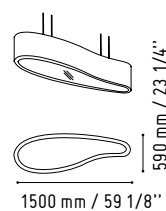

- ☐ WHITE GLOSS

IM21S