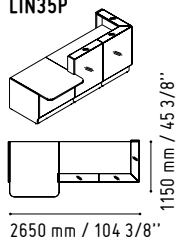

LIN35P

- ☐ 117 - WHITE GLASS
- ☐ 67 - WHITE PASTEL

SSL15