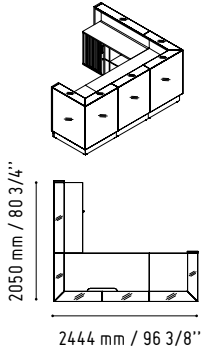

LINEA

LIN40L

MM-PU x 3 +
MM-ON x 3 +
MM-PO x 3

SNA20

- 117 - WHITE GLASS
- 67 - WHITE PASTEL

- CUZ13 - RED
- CUZ12 - GREY

- WHITE GLOSS