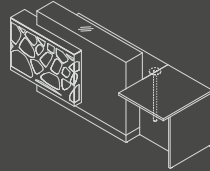

ORGANIC

LOG106	
1000	39 3/8"
660	26"
h1105	43 1/2"

LOG11L6		LOG11P6	
1300	1300	51 1/4"	
770	770	30 3/8"	
h1105	h1105	43 1/2"	

LOG12L6		LOG12P6	
1700	67"	1700	67"
770	30 3/8"	770	30 3/8"
h1105	43 1/2"	h1105	43 1/2"

LOG146	
1400	55 1/8"
660	26"
h1105	43 1/2"

LOG136	
2000	78 7/8"
770	30 3/8"
h1105	43 1/2"

LOG14PL6		LOG14PP6	
2400	94 5/8"	2400	94 5/8"
770	30 3/8"	770	30 3/8"
h1105	43 1/2"	h1105	43 1/2"

LOG15	
1400	55 1/8"
1660	65 3/8"
h1105	43 1/2"

LOG16L6		LOG16P6	
1700	67"	1700	67"
1660	65 3/8"	1660	65 3/8"
h1105	43 1/2"	h1105	43 1/2"

LOG17	
1400	55 1/8"
1260	49 5/8"
h1105	43 1/2"

LOG18L6		LOG18P6	
1700	67"	1700	67"
1370	54"	1370	54"
h1105	43 1/2"	h1105	43 1/2"

LOG19L6		LOG19P6	
2700	106 3/8"	2700	106 3/8"
770	30 3/8"	770	30 3/8"
h1105	43 1/2"	h1105	43 1/2"

LOG20L6		LOG20P6	
3100	122 1/8"	3100	122 1/8"
770	30 3/8"	770	30 3/8"
h1105	43 1/2"	h1105	43 1/2"

LOG21L6		LOG21P6	
2700	106 3/8"	2700	106 3/8"
1370	54"	1370	54"
h1105	43 1/2"	h1105	43 1/2"

LOG22L6		LOG22P6	
3100	122 1/8"	3100	122 1/8"
1370	54"	1370	54"
h1105	43 1/2"	h1105	43 1/2"

LOG236	
3400	134"
1370	54"
h1105	43 1/2"

AVAILABLE COLOURS

67 - WHITE PASTEL

ARCTIC SUMMER

AVAILABLE COLOURS

LAS18	
1800	70 7/8"
900	35 1/2"
h1100	43 3/8"

67 - WHITE PASTEL