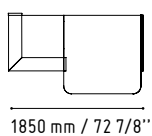

LAV36

1644 mm / 64 3/4"

850 mm / 33 1/2"

A2104HZ

801 mm / 31 5/8"

432 mm / 17"

-  124 - SILVER GLASS
-  26 - ALUMINIUM SATINATO

-  148 - HIGH GLOSS GREY
-  67 - WHITE PASTEL

LINEA

LIN29L

1150 mm / 45 3/8"

1850 mm / 72 7/8"

A2L06

432 mm / 17"

1200 mm / 47 1/4"

MM-2N