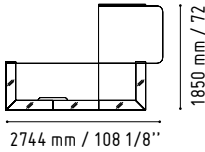

LINEA

LIN41L

- 116 - BLACK GLASS
- 08 - BLACK